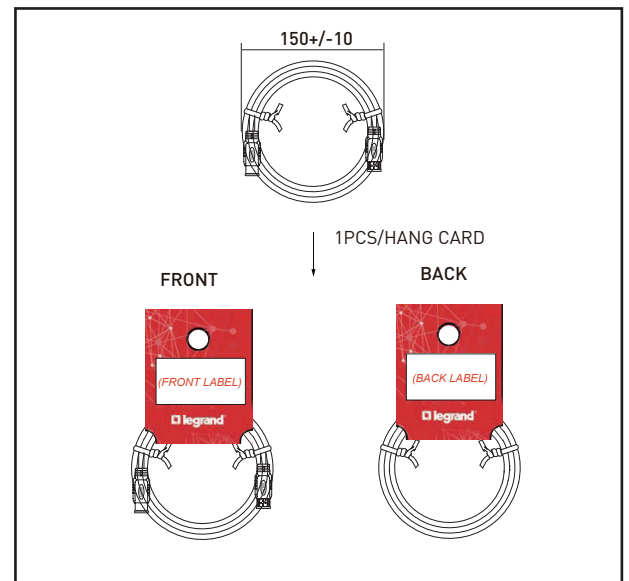

High Speed HDMI Cable V2.0 with Ethernet

Cat.No: **HDMIHDR Series**

FEATURES AND BENEFITS

- The high speed HDMI V2.0 with Ethernet cord is the perfect solution for connecting multimedia source devices in home theatre, desktop or commercial AV applications requiring high speed HDMI features.
- It supports 4K UltraHD @ 60 Hz and High Dynamic Range (HDR).
- The Ethernet capability allows the cable to be used as a network cable to connect different equipment.
- High Speed 18 GB/s
- Eco friendly packaging
- 12 month Warranty

SELECTION CHART

Length (M)	HDR	Conductor Material	Cable Sleeve	Conductive Resistance
6	HDMIHDR-6	Bare Copper (BC), 26 AWG + 28 AWG	PVC, 7.3mm OD	6 Ω Max.
9	HDMIHDR-9	Bare Copper (BC), 24 AWG + 28 AWG	PVC, 8.2mm OD	10 Ω Max.
15	HDMIHDR-15	Bare Copper (BC), 26 AWG + 28 AWG	PVC, 8.2mm OD	
20	HDMIHDR-20	Bare Copper (BC), 24 AWG + 28 AWG	PVC, 8.8mm OD	

Legrand Australia
1300 369 777
www.legrand.com.au
ABN 31 000 102 661

Legrand New Zealand
0800 476 009
www.legrand.co.nz

Refer to your group buying office, Legrand Sales Representative or Legrand Sales Office for pricing.

Please note: specifications are subject to change without prior notice.

LE13870AA

12 / 2022